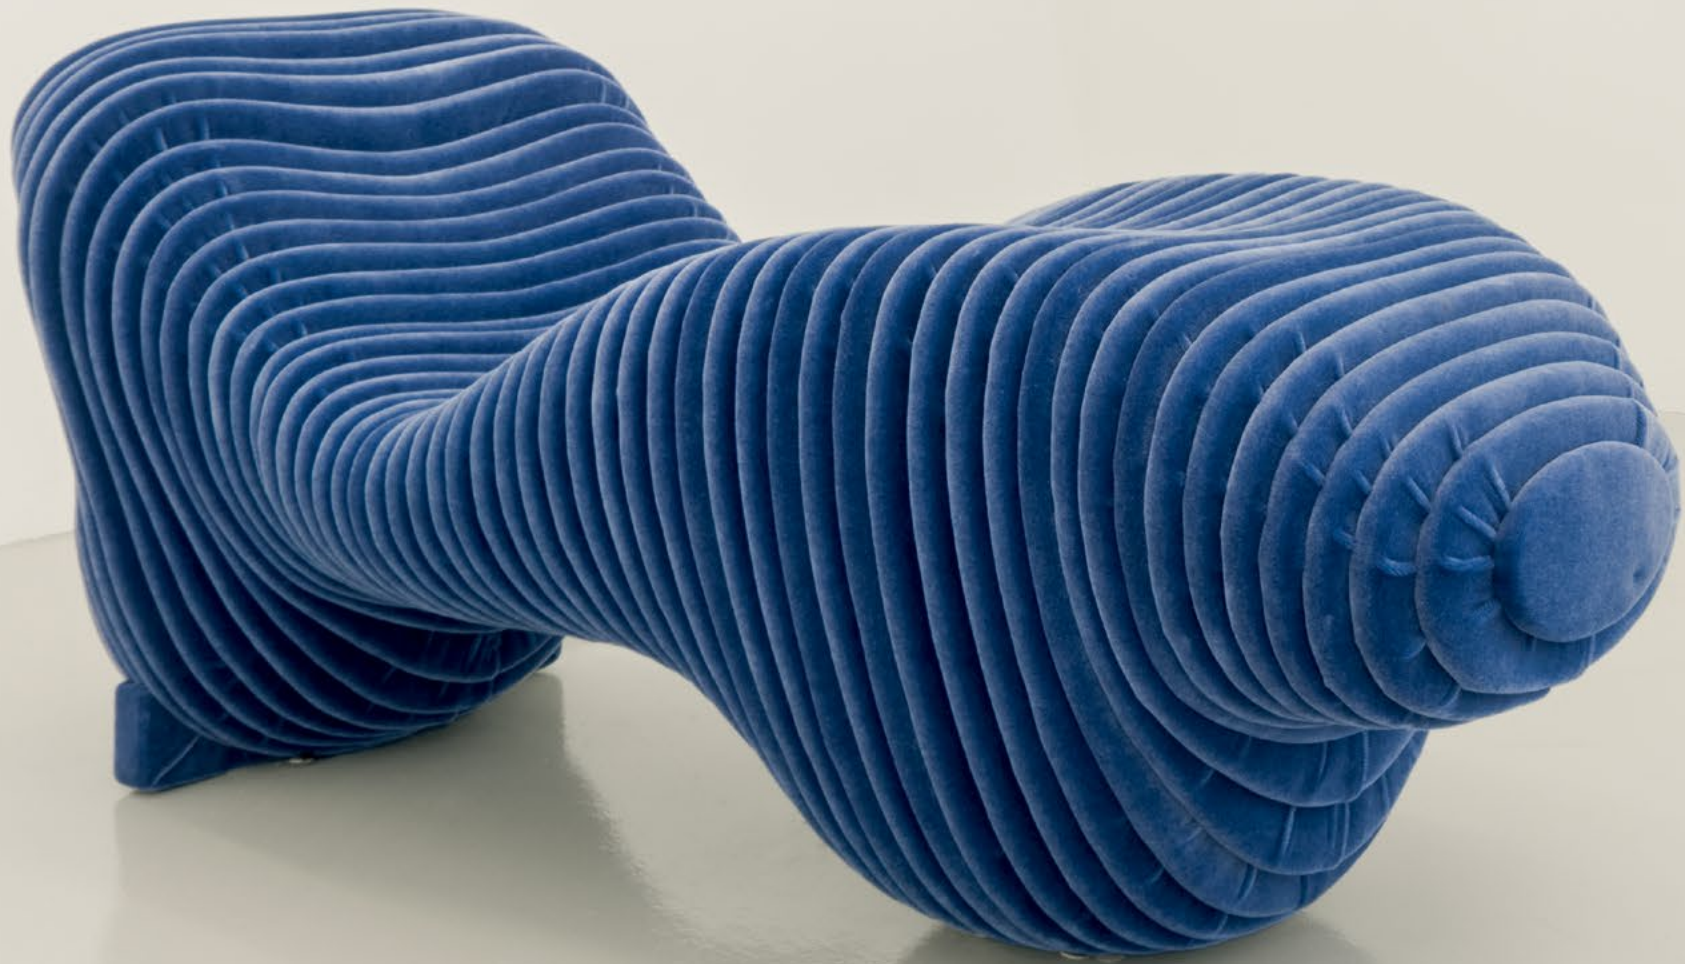

Moral Turgeman

Interwoven Earthscape 2, 2023

Baja Cresta boulder, PETG, fiberglass,
resin, with polyurethane enamel

16 1/2 x 13 1/2 x 9 in

41.9 x 34.3 x 22.9 cm

(MT23S20)

Moral Turgeman
Shifting Tones 9, 2023
PETG, fiberglass, resin, with
polyurethane enamel
10 x 7 1/2 x 6 in
25.4 x 19.1 x 15.2 cm
(MT23S10)